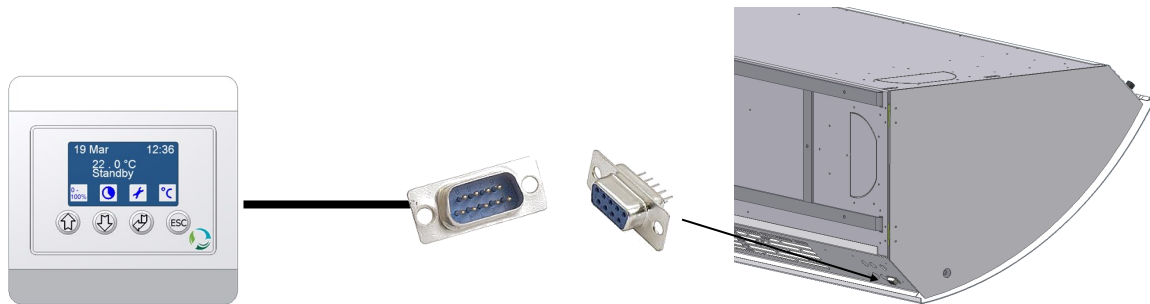

Eldiagram for Turbovex Controller

Dato: 29/05-2015
Ver. 1.7
Copyright ©

SUB 9 – No plug – Bet.panel

- 6 – White – 53
- 7 – Blue – 54
- 8 – Yellow – 55
- 9 – Red – 56