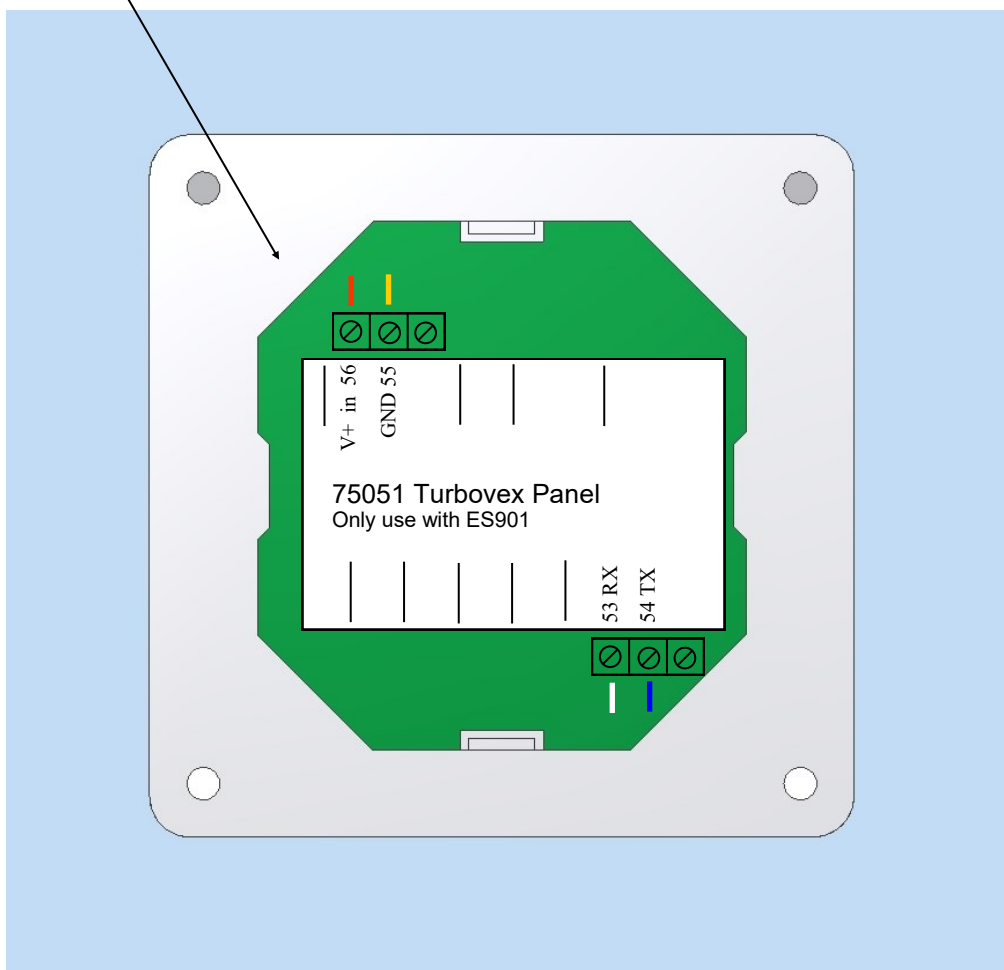

Eldiagram for Turbovex Controller

Dato: 29/05-2015
Ver. 1.7
Copyright ©

SUB 9 – No plug – Bet.panel

- 6 – White – 53
- 7 – Blue – 54
- 8 – Yellow – 55
- 9 – Red – 56